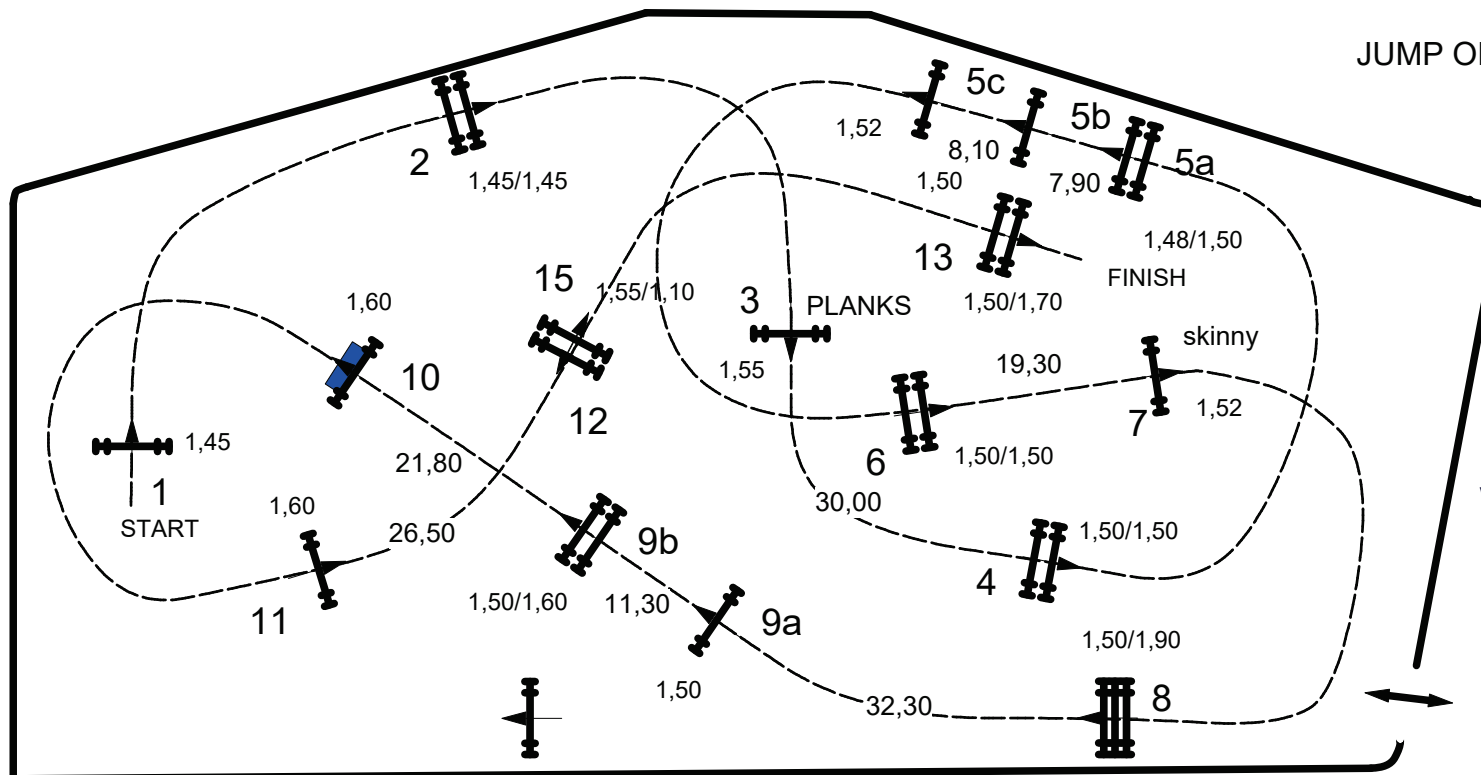

SPLIT ROCK JUMPING TOUR 2016

THE BOURBON INTERNATIONAL CSI***

2:00 pm (103.) \$130,000 CSI 3* Grand Prix presented by Split Rock Farm

- HEIGHT: 1,60 m
- SPEED: 375m/min
- FEI RG / ART: 238.2.2

- FIRST ROUND: 1 - 13
- DISTANCE: 500m
- TIME ALLOWED: 80 sec

- JUMP OFF: 8,9B,3,4,5A,5B,15,2
- J/O DISTANCE: 310m
- J/O TIME ALLOWED: 50 sec

JUMP OFF TAKE OUT: 9A,10,5C

www.worldwideequestrian.com

FOOTING: ESI ALL WEATHER

SCALE: 1:600

OSCAR SOBERON - DALLAS , TX

VIP